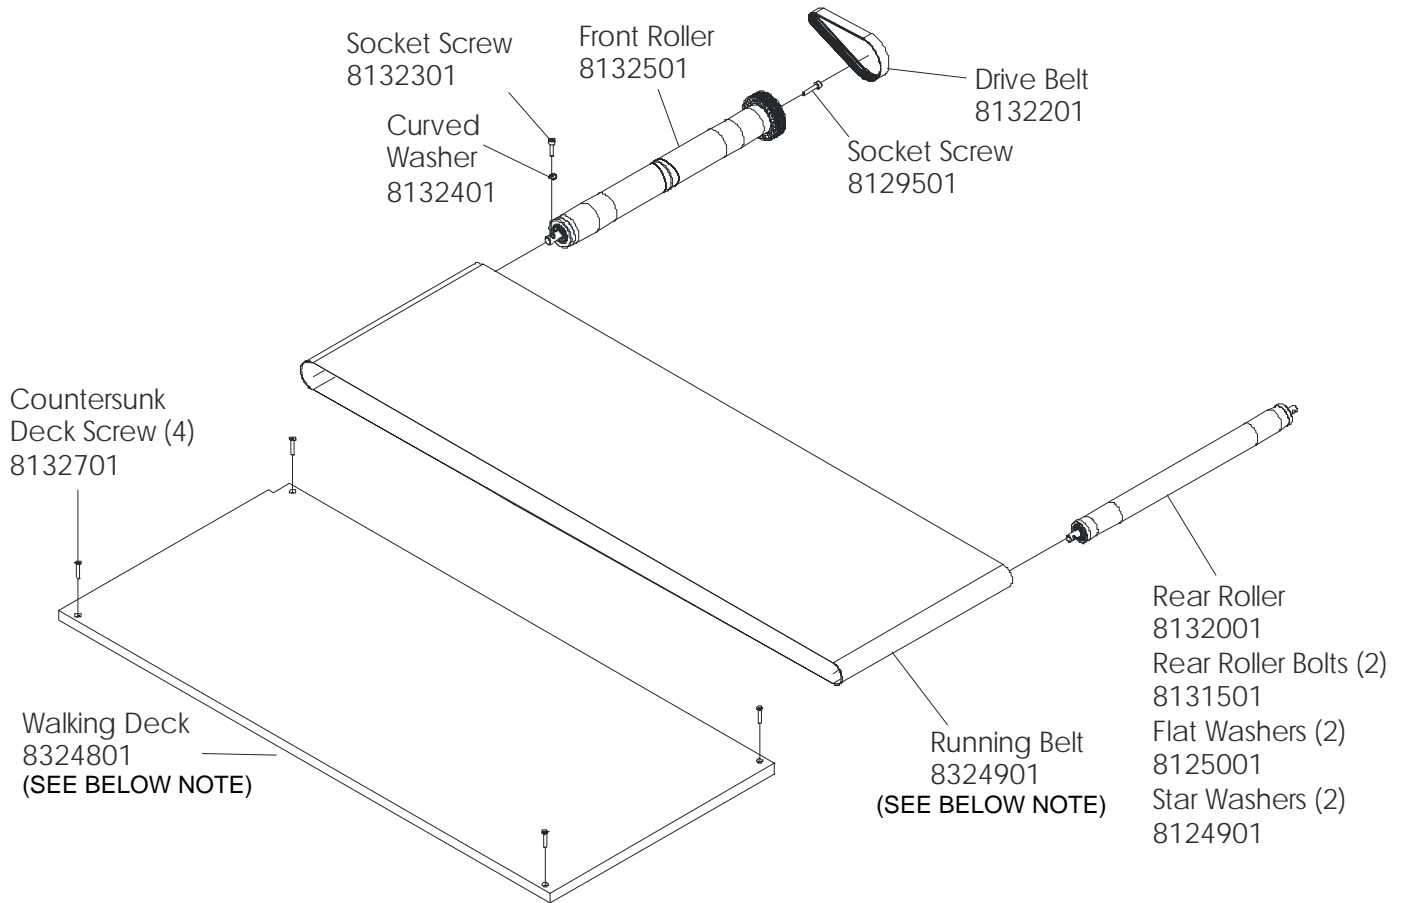

LifeFitness

T3 Consumer Treadmill

Customer Support Services
PARTS MANUAL revised 04 Feb 2011

Console	3
Console Bracket Assembly and Covers	4
Handlebar and Horizontal Bar	5
Striding Belt, Deck, and Rollers.....	6
Motor Cover, Extrusions, and End Caps	7
Uprights	8
Drive Motor, Lift Motor, and Motor Controller.....	9
Deck Springs and Side Extrusion Brackets	10
On/Off Switch, Circuit Breaker, Main Cable, and AC Inlet	11
Transport Wheels, Leg Levelers, and Hardware Bag.....	12
Cables and Miscellaneous	13
Wiring Diagram.....	14

Description	Part No.
BASIC TREADMILL CONSOLE ENG/ENG+MET	BAST-000X-0102
BASIC TREADMILL CONSOLE GER/MET	BAST-020X-0102
ADVANCED TREADMILL CONSOLE ENG/ENG+MET	ADVT-000X-0102
ADVANCED TREADMILL CONSOLE GER/MET	ADVT-020X-0102
CONSOLE-TO-CONSOLE-BASE-ASSEMBLY BOLT	8134001

T3 Consumer Treadmill
 Console Bracket Assembly and Covers

T3-XXXX-0102
 S/N

NOTE:
If replacing either the running belt or the deck, a bottle of silicone (part #8168601) must be ordered.

T3 Consumer Treadmill
 Drive Motor, Lift Motor, and Motor Controller